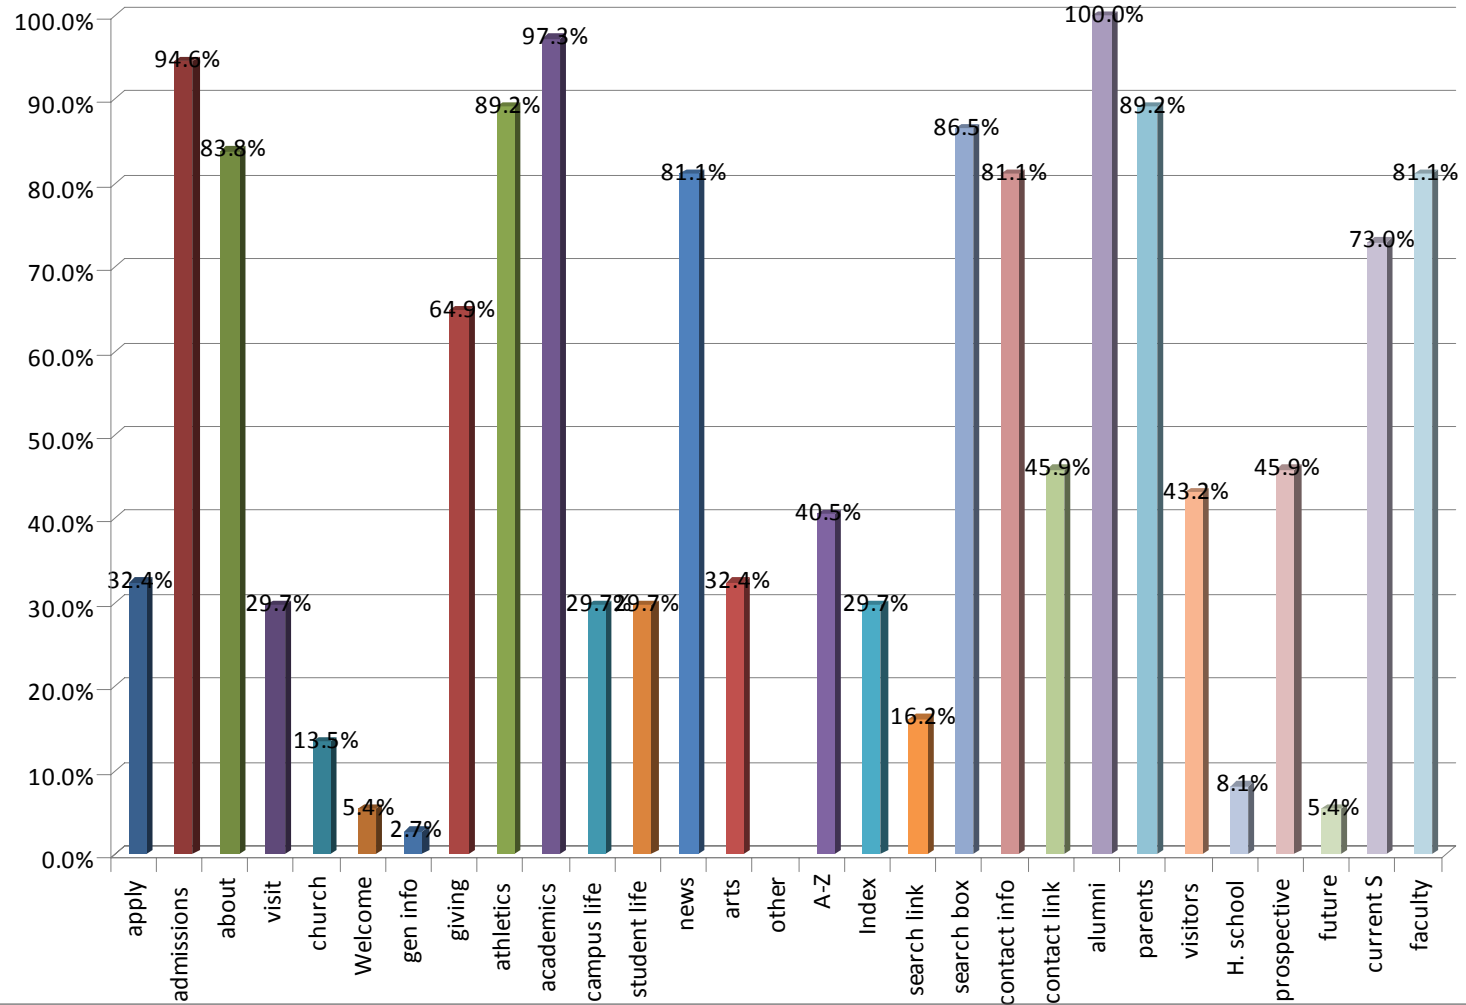

## Front Page Items

## Site Alignment

# Site Width

## Other Interesting Statistics

- Sites that print with no cut off: 48.6%
- Sites that use a bread crumb: 29.7%
- Average site width: 764 px