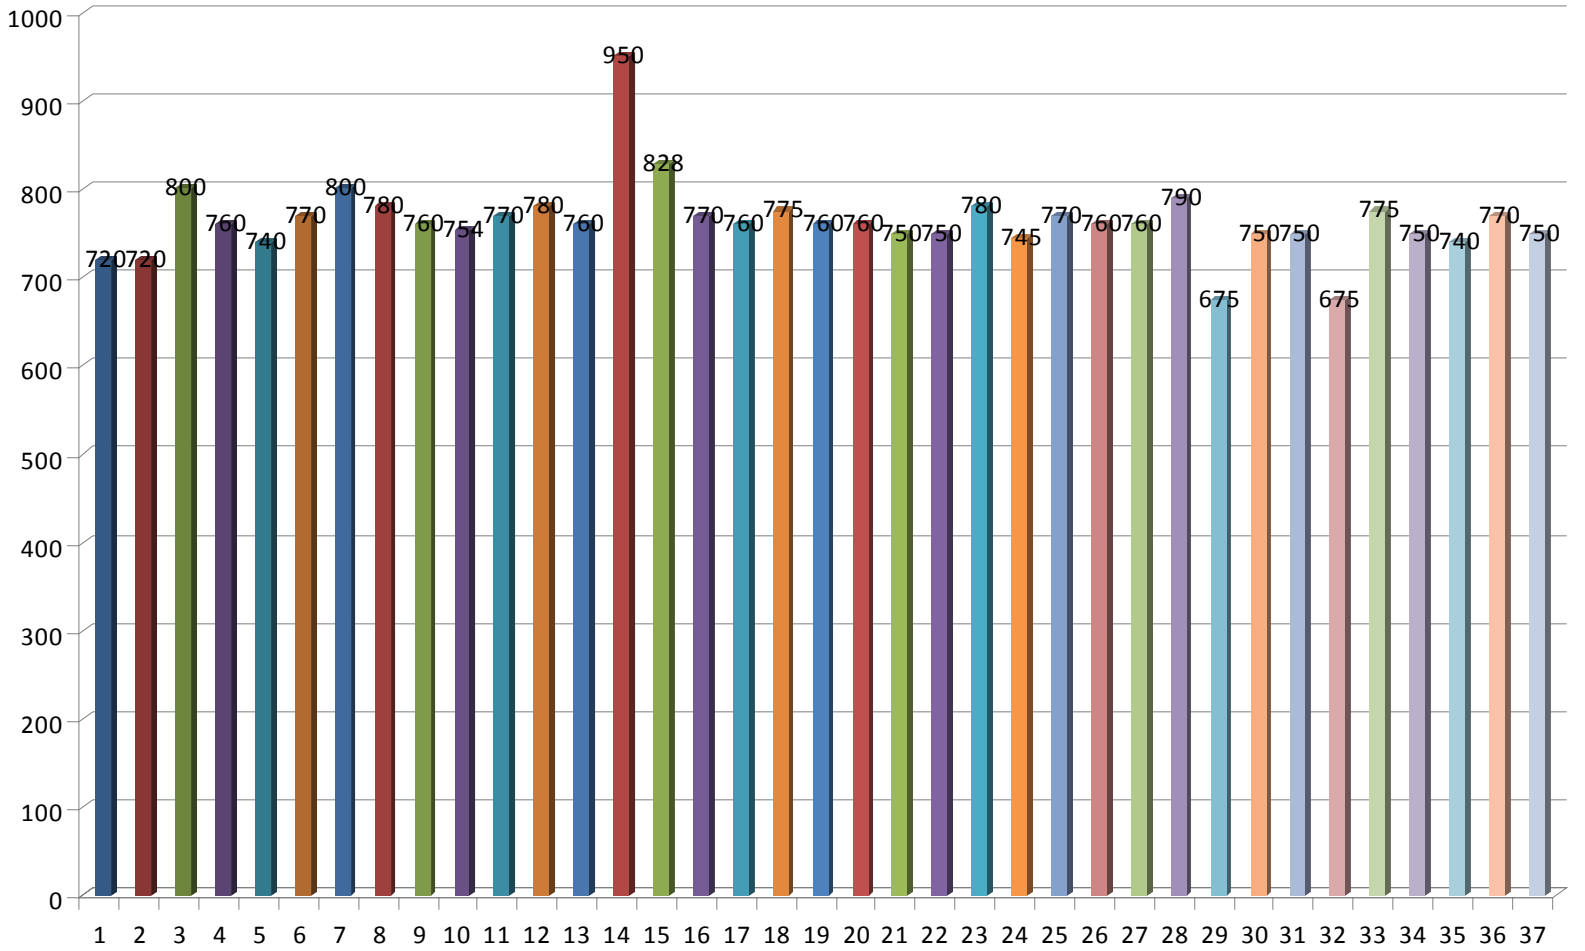

## Front Page Items

## Site Alignment

# Site Width

## Other Interesting Statistics

- Sites that print with no cut off: 48.6%
- Sites that use a bread crumb: 29.7%
- Average site width: 764 px